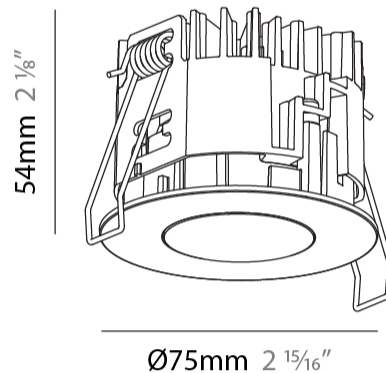

GENERAL

Series: Oiko Pro Round
Subseries: Oiko Pro Wallwash
Partner: Prolicht
Division: Architectural
Installation: Recessed
Product Type: Wallwash
Mounting Location: Ceiling
Light Distribution: Wallwash

PHYSICAL

Aperture Sizes - Downlights: 1"
Shape: Round
Diameter (mm): 75
Diameter (in): 2 15/16
Height (mm): 54
Height (in): 2 1/8
Ceiling Thickness (mm): 1 - 25
Ceiling Thickness (in): 1/16 - 1 3/16
Min. Recessing Depth (mm): 60
Min. Recessing Depth (in): 2 3/8
Fixture Finish: SSR / BKV / CWI / CRY / HAB / UFT / ITA / RUA / FTG / MYG / LOD / PUS / FRO / FUP / KIA / POP / BLS / SPG / MEY / GOH / CHC / COM / ABZ / JAG / OBR / MOS / ROR
Fixture Material: Aluminum Die Cast
Cut-out Measurements: 68mm / 2 11/16" Diameter

ELECTRICAL

Lamp Type: LED (Zhaga Standard)
Input Wattage (W): 15.1
Total Output Wattage (W): 13.6
Dimming: Non-Dimming / 0-10V Dimming / Phase Dimming / DALI Dimming / MATTER Dimming
Driver Included: No
Driver Location: Recessed Housing
Driver Type: Constant Current - Universal
Driver Class: Class 2
Input Voltage (V): 120 - 277
Constant Current (MA): 350

LED

Color Temperature (°K): 2700 / 3000 / 3500 / 4000
Max. Delivered Lumen (lm): 1247 / 1325 / 1388 / 1400
Nominal Lumen (lm): 1566 / 1665 / 1743 / 1759
CRI: >90 CRI
Lamp Life (hrs): 50000

OPTICAL

Adjustability: Fixed

RATINGS AND CERTIFICATIONS

Certified By: Certified for North American Standards
IP rating: IP54